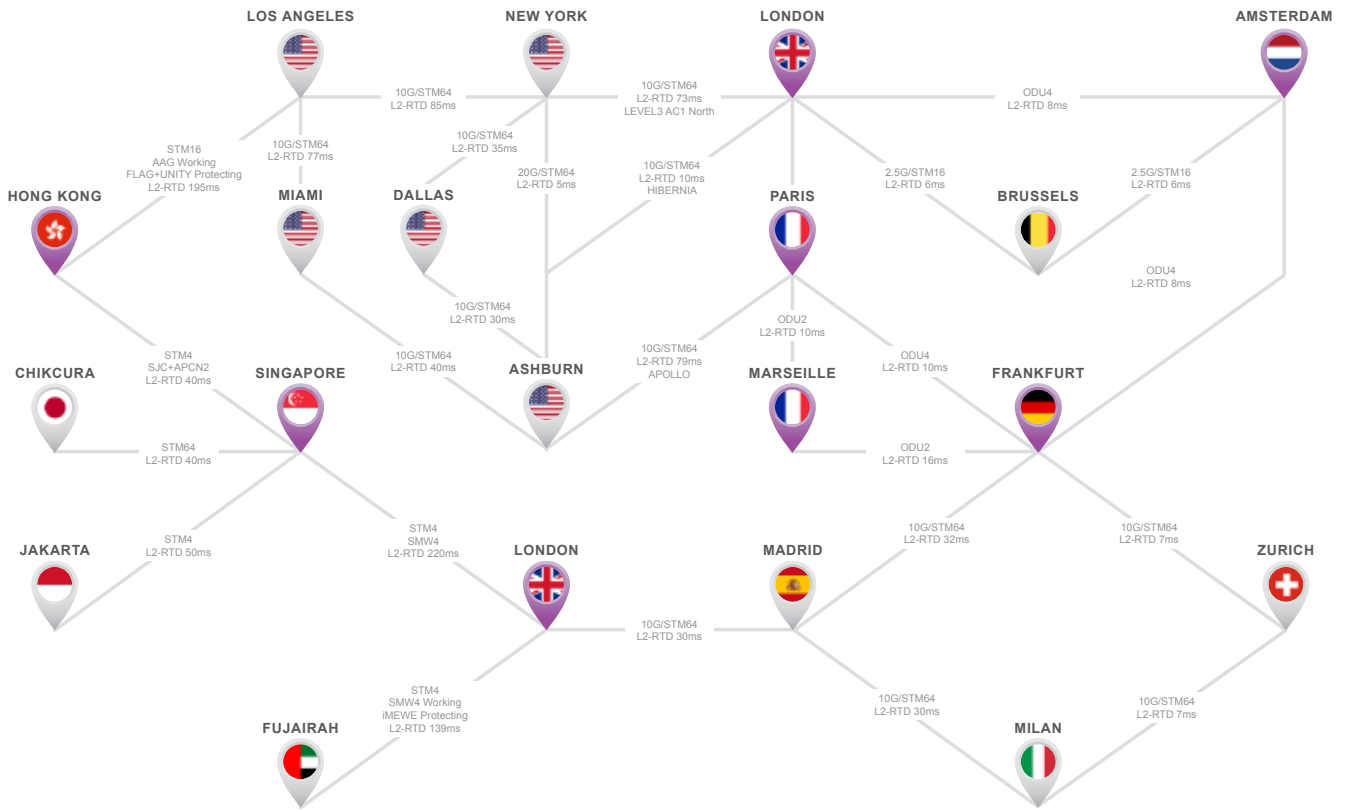

Global Capacity

Epsilon PoP Connections including RTD

About Epsilon

Epsilon provides connectivity and infrastructure outsourcing solutions to Communications, Applications, Content and Cloud service providers globally. We have the network infrastructure, intelligence and expertise to deliver connectivity and communications services that support our customers' success. Our underlying network infrastructure, intelligent application layers and industry expertise enables our customers to seamlessly deliver mission critical, high performance applications and communications services globally.

We offer a wide range of communications infrastructure services from network connectivity, co-location or data centre services and system integration through to an eCommerce platform for buying and selling of network services. Our networking solutions leverage our 500+ carrier relationships with coverage in 170 countries.